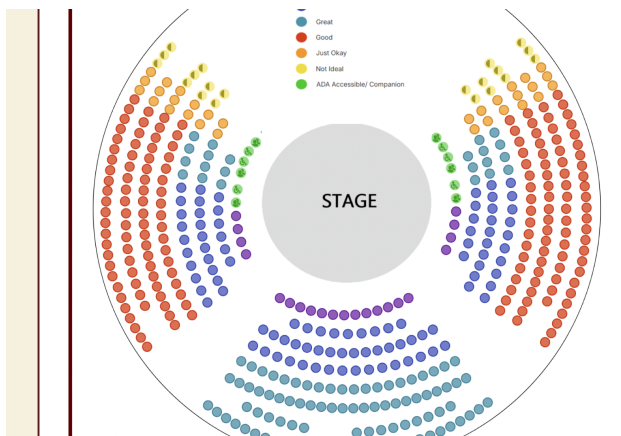

PLAYING UNDER THE BIG TOP

Prices, Seats & Showtimes

Boca Raton · February 11 – 21, 2027

SEATING	BOX OFFICE	GROUP OF 10–29 (15% OFF)	GROUP OF 30+ (20% OFF)
● Best	\$110.54	\$95.29	\$90.21
● Excellent	\$104.97	\$90.53	\$85.71
● Great	\$93.84	\$81.00	\$76.72
● Good	\$88.28	\$76.24	\$72.23
● Just Okay	\$76.51	\$66.08	\$62.60
● Not Ideal	\$65.81	\$56.98	\$54.04
● ADA	\$93.84	\$81.00	\$76.72

Per ticket, includes all applicable fees, excludes sales tax. ADA accessible seating is priced at the Great tier.

IN THE ROUND ♦ YOUR SEATS

Dots match the price levels above.

SHOWTIMES

Thu · Feb 11	7:30 PM
Fri · Feb 12	7:30 PM
Sat · Feb 13	4:30 & 7:30 PM
Sun · Feb 14	3:00 PM
Wed · Feb 17	7:30 PM
Thu · Feb 18	7:30 PM
Fri · Feb 19	5:30 & 8:00 PM
Sat · Feb 20	5:00 & 7:30 PM
Sun · Feb 21	2:00 PM matinée

A Valentine's matinée on Feb 14. Final curtain Sunday, February 21 at 2:00 PM. Doors and the Drink-Ory Garden open one hour prior.

THE VENUE

Mizner Park

590 Plaza Real · Boca Raton, FL 33432
18+ · 90 min + intermission